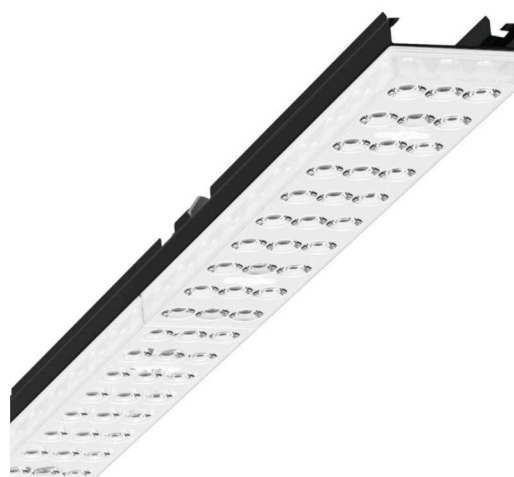

Device mount - Individual.Lens.Optic - direct, extremely wide distribution - visually continuous

Device mount made of a galvanised, profiled steel sheet; surface coated with polyester resin. Tool-free attachment with design-integrated pressure caps guarantee protection against theft and dismantling. Housing colour black RAL 9005; Direct, extremely wide-beam light distribution using individual LED lens optic made of PMMA plastic. The single lens optics ensure absolute ease of assembly and are simple to maintain thanks to the easily cleaned surface. The inner rhythm of the 3-row single lens arrangement and the overriding device mount are perfectly in tune to guarantee a homogeneous appearance in the object. Electrical connection by means of a fixed, 3-pin, quick-fit plug connector and a free choice of phases. Integrated guide for fast contacting. They are exchangeable, permit modernisation and reliably prolong the service life of the overall system.

MECHANICS

Housing colour	black RAL 9005
Dimensions (LxWxH/DxH)	1531mm x 55mm x 37mm
Weight (net)	1.9kg
Type of installation	Mounting rail system installation, Light structure

Dimensions

L	1531 mm	Length
B	55 mm	Width
H	37 mm	Height

DEEP-LINK

<https://www.regiolux.de/en/article/19480004094>

Reference	LED 6000lm 830
ηLB	100 %
Φ ↓/↑	98 % / 2 %
UGR lat./long.	21.9 / 22.2