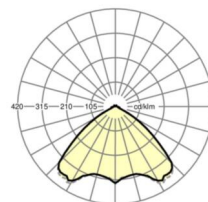

CHARACTERISTICS

Order number	19480004094
EAN number	4020863395590
Commodity code	94051190
Certification mark	IP 20, Protection class I, ENEC10 VDE, F, HACCP DIN10500/Food/IFS-application-related suitability/BRC, Indoor, CE
Impact resistance (IK rating)	IK03 (-20°C bis 40°C)
Ambient temperatur	ta -20°C to 40°C
Warranty period	5 years
State funding programs	BEG - Federal funding for efficient buildings (valid only for Germany)

ELECTRICAL ENGINEERING

Controller	Electronic driver (1 pcs.)
System output	37W
Mains voltage	230V/50Hz
Energy efficiency class/light source	E

LIGHTING TECHNOLOGY

Placement	LED, Colour rendering/Light colour CRI ≥ 80 / 3000K
Colour tolerance (MacAdam)	3SDCM
Photobiological safety (Luminaire)	RG1
Nominal luminous flux	5679lm
LED service life	50000h L80/B10 (Tq 40°C)
Luminaire luminous efficiency	152lm/W
Beam angle	105° (C0) / 105° (C90)
UGR lat./long.	21.9 / 22.2

MECHANICS

Housing colour	black RAL 9005
Dimensions (LxWxH/DxH)	1531mm x 55mm x 37mm
Weight (net)	1.9kg
Type of installation	Mounting rail system installation, Light structure

Dimensions

L	1531 mm	Length
B	55 mm	Width
H	37 mm	Height

DEEP-LINK

<https://www.regiolux.de/en/article/19480004094>

Reference	LED 6000lm 830
ηLB	100 %
Φ ↓/↑	98 % / 2 %
UGR lat./long.	21.9 / 22.2